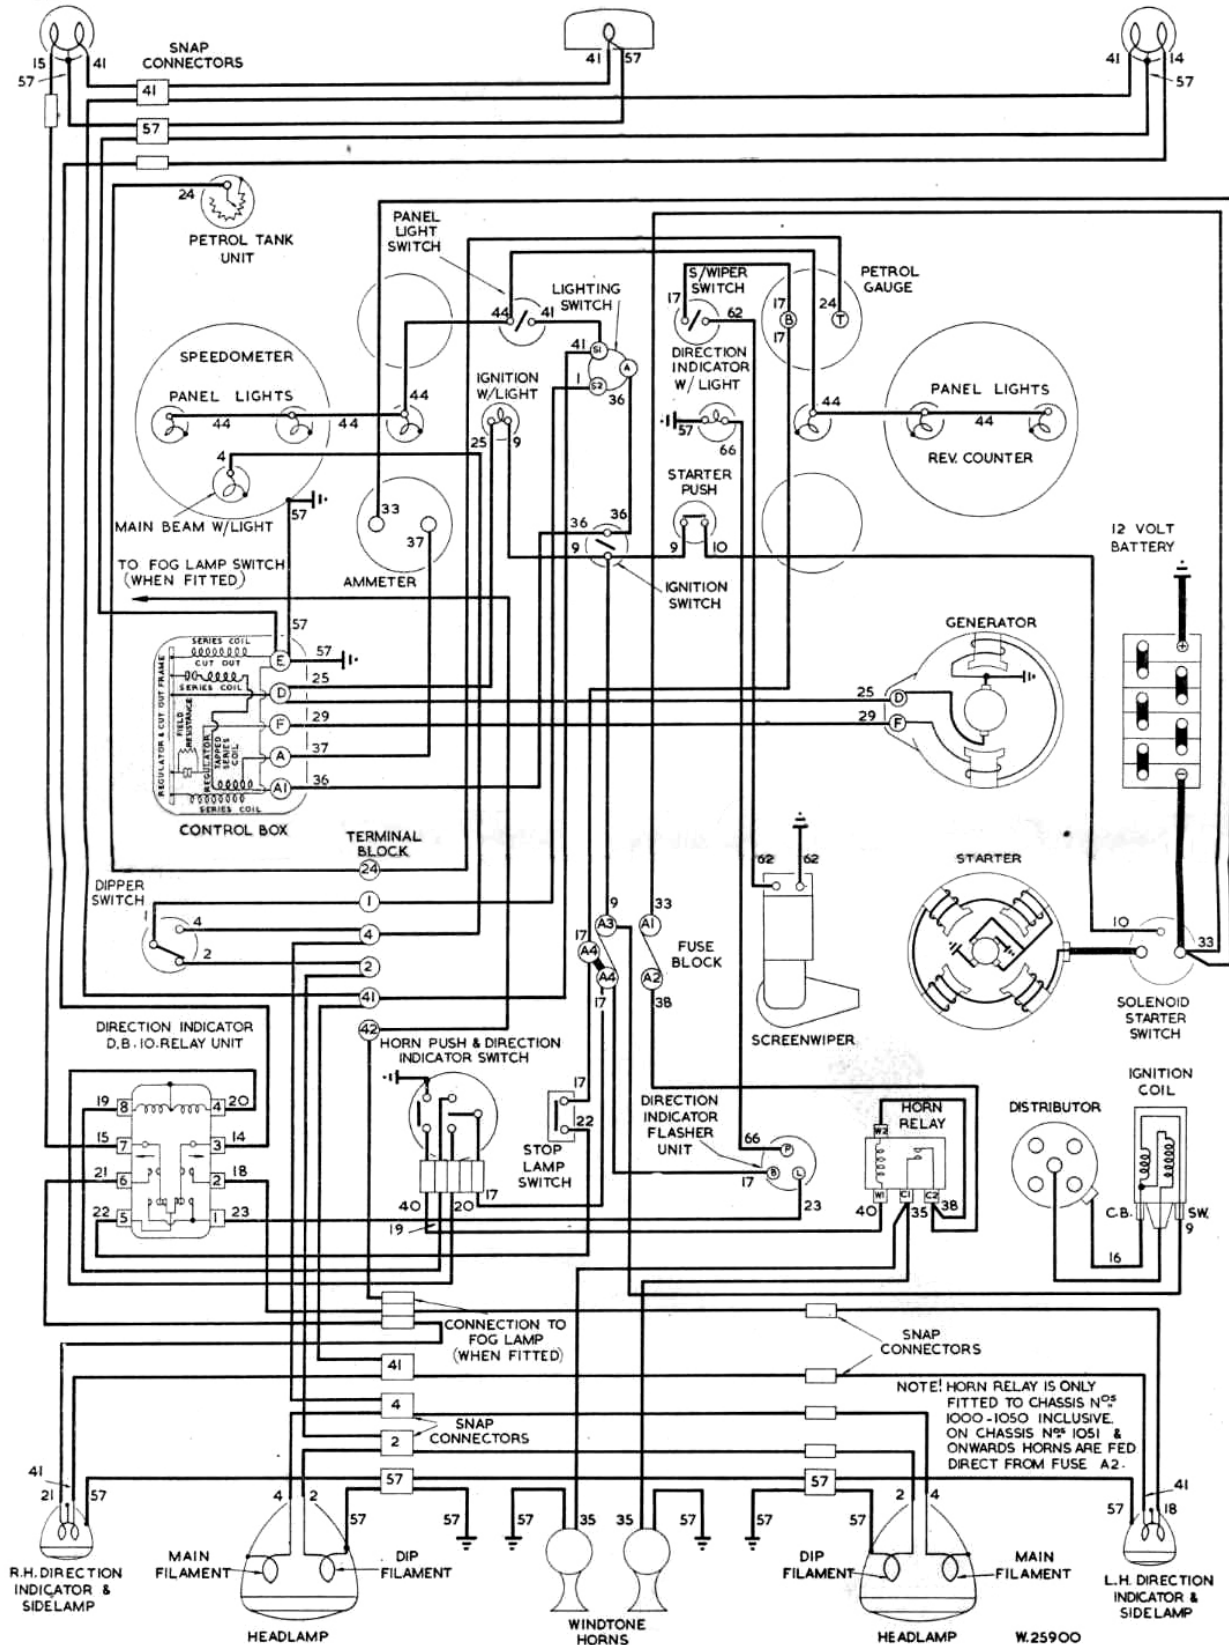

R. H. STOP TAIL & DIRECTION INDICATOR LAMP

NUMBER PLATE LAMP

L.H. STOP TAIL & DIRECTION INDICATOR LAMP

**KEY TO CABLE COLOURS**

- 1 BLUE
- 2 BLUE WITH RED
- 3 BLUE WITH YELLOW
- 4 BLUE WITH WHITE
- 5 BLUE WITH GREEN
- 6 BLUE WITH PURPLE
- 7 BLUE WITH BROWN
- 8 BLUE WITH BLACK
- 9 WHITE
- 10 WHITE WITH RED
- 11 WHITE WITH YELLOW
- 12 WHITE WITH BLUE
- 13 WHITE WITH GREEN
- 14 WHITE WITH PURPLE
- 15 WHITE WITH BROWN
- 16 WHITE WITH BLACK
- 17 GREEN
- 18 GREEN WITH RED
- 19 GREEN WITH YELLOW
- 20 GREEN WITH BLUE
- 21 GREEN WITH WHITE
- 22 GREEN WITH PURPLE
- 23 GREEN WITH BROWN
- 24 GREEN WITH BLACK
- 25 YELLOW
- 26 YELLOW WITH RED
- 27 YELLOW WITH BLUE
- 28 YELLOW WITH WHITE
- 29 YELLOW WITH GREEN
- 30 YELLOW WITH PURPLE
- 31 YELLOW WITH BROWN
- 32 YELLOW WITH BLACK
- 33 BROWN
- 34 BROWN WITH RED
- 35 BROWN WITH YELLOW
- 36 BROWN WITH BLUE
- 37 BROWN WITH WHITE
- 38 BROWN WITH GREEN
- 39 BROWN WITH PURPLE
- 40 BROWN WITH BLACK
- 41 RED
- 42 RED WITH YELLOW
- 43 RED WITH BLUE
- 44 RED WITH WHITE
- 45 RED WITH GREEN
- 46 RED WITH PURPLE
- 47 RED WITH BROWN
- 48 RED WITH BLACK
- 49 PURPLE
- 50 PURPLE WITH RED
- 51 PURPLE WITH YELLOW
- 52 PURPLE WITH BLUE
- 53 PURPLE WITH WHITE
- 54 PURPLE WITH GREEN
- 55 PURPLE WITH BROWN
- 56 PURPLE WITH BLACK
- 57 BLACK
- 58 BLACK WITH RED
- 59 BLACK WITH YELLOW
- 60 BLACK WITH BLUE
- 61 BLACK WITH WHITE
- 62 BLACK WITH GREEN
- 63 BLACK WITH PURPLE
- 64 BLACK WITH BROWN
- 65 DARK GREEN
- 66 LIGHT GREEN

Fig. 28. Wiring Diagram.

W.25900