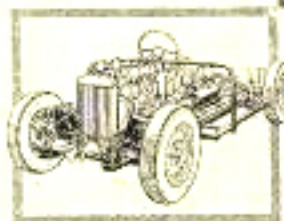

Power graced by elegance

SPEED Packed into the 2 litre engine of the Swallow Doretti is all the surging power needed to send the miles scudding behind.

Although capable of over 100 miles an hour the car is ideal for fast touring at 75 to 90 m.p.h.

STYLE Beautifully styled on the classical Sports Car lines it provides the utmost in elegance.

SAFETY The 50-ton tubular steel chassis of the Swallow Doretti is specially built to meet the stresses of high-speed motoring and to ensure the greatest possible stability.

COMFORT Controls and steering are so arranged to give maximum comfort for the driver, while the interior is luxuriously fitted.

ABOVE is shown the luxurious interior of the Swallow Doretti with controls neatly grouped in front of the driver, while LEFT shows the 50-ton tubular steel chassis that ensures complete stability.

Swallow Doretti

Britain's new luxury sports car

Price £777.0s.0d. P.T. £324.17s.6d.

For name of nearest Distributor write or phone to:
THE SWALLOW COACHBUILDING CO. (1935) LTD.
The Airport, Walsall, Staffs. Walsall 4553.