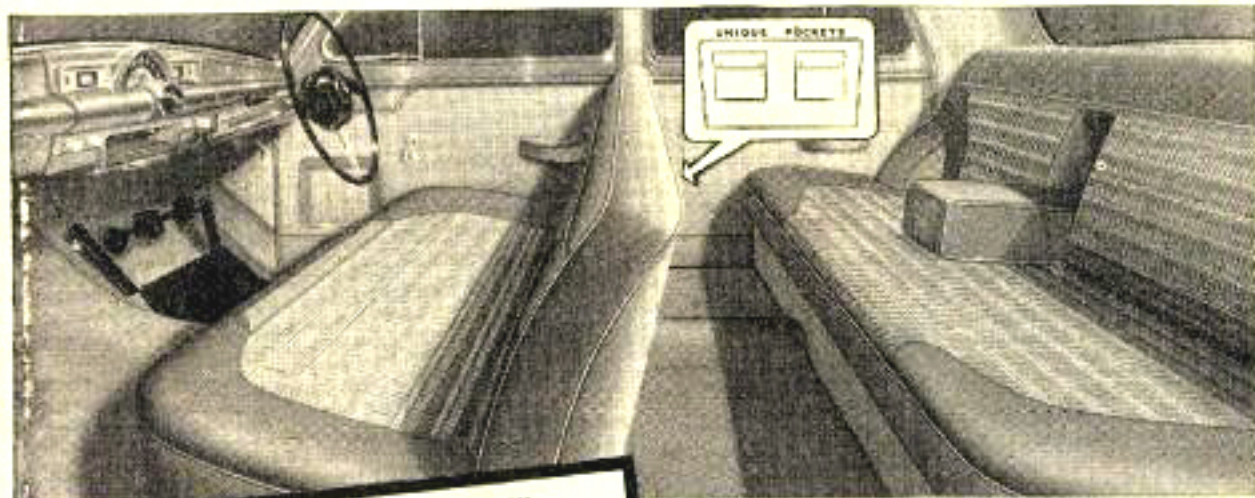

HAVE YOUR COVERS Tailor Made

KEEP YOUR UPHOLSTERY LIKE NEW...
ADD COMFORT AND LOOKS WITH

ROOTES

CAR SEAT COVERS

Large choice of colours, in Felt or Tygan and Felt.
Send for patterns and prices to Dept. M,

ROOTES LTD., LADBROKE HALL, BARLBY RD., LONDON, W.10
Tel. LADbrake 3232

BIRMINGHAM	95/94 Charlotte Street	Central 8451
MANCHESTER	Olympia, Chester Road	Blackfriars 6677
MAIDSTONE	Mill Street	Maidstone 3333
ROCHESTER	High Street	Chatham 2231
CANTERBURY	The Pavilion	Canterbury 3232
WROTHAM	Wrotham Heath	Borough Green 4
FOLKESTONE	85/92 Tontine Street	Folkestone 3156

and from all Rootes Group Distributors and Dealers