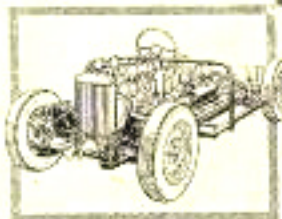

Power graced by elegance

SPEED Packed into the 2 litre engine of the Swallow Doretti is all the surging power needed to send the miles scudding behind.

Although capable of over 100 miles an hour the car is ideal for fast touring at 75 to 90 m.p.h.

STYLE Beautifully styled on the classical Sports Car lines it provides the utmost in elegance.

SAFETY The 50-ton tubular steel chassis of the Swallow Doretti is specially built to meet the stresses of high-speed motoring and to ensure the greatest possible stability.

COMFORT Controls and steering are so arranged to give maximum comfort for the driver, while the interior is luxuriously fitted.

ABOVE is shown the luxurious interior of the Swallow Doretti with controls neatly grouped in front of the driver, while LEFT shows the 50-ton tubular steel chassis that ensures complete stability.

Swallow Doretti

Britain's new luxury sports car

Price £777.0s.0d. P.T. £324.17s.6d.

For name of nearest Distributor write or phone to:
THE SWALLOW COACHBUILDING CO. (1935) LTD.
The Airport, Walsall, Staffs. Walsall 4553.