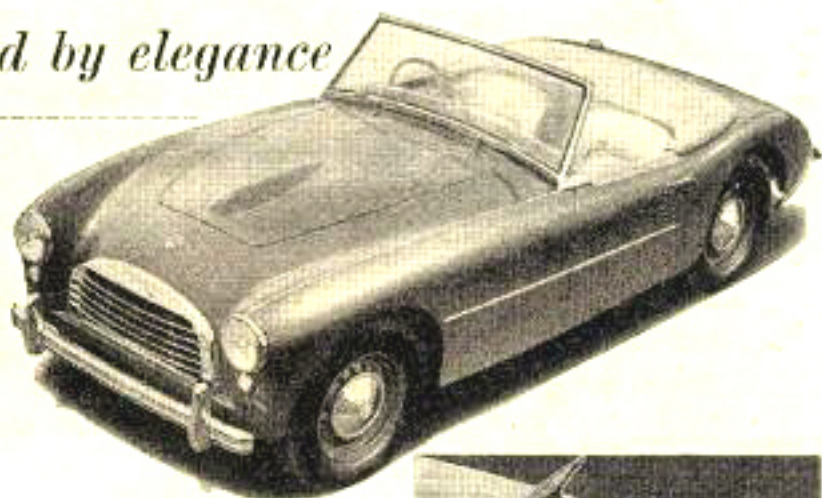

Power graced by elegance

SPEED Packed into the 2 litre engine of the Swallow Doretti is all the surging power needed to send the miles scudding behind.

Although capable of over 100 miles an hour the car is ideal for fast touring at 75 to 90 m.p.h.

STYLE Beautifully styled on the classical Sports Car lines it provides the utmost in elegance.

SAFETY The 50-ton tubular steel chassis of the Swallow Doretti is specially built to meet the stresses of high-speed motoring and to ensure the greatest possible stability.

COMFORT Controls and steering are so arranged to give maximum comfort for the driver, while the interior is luxuriously fitted.

ABOVE is shown the luxurious interior of the Swallow Doretti with controls neatly grouped in front of the driver, while LEFT shows the 50-ton tubular steel chassis that ensures complete stability.

Swallow Doretti

Britain's new luxury sports car

Price £777.0s.0d. P.T. £324.17s.6d.

For name of nearest Distributor write or phone to:
THE SWALLOW COACHBUILDING CO. (1935) LTD.
The Airport, Walsall, Staffs. Walsall 4553.